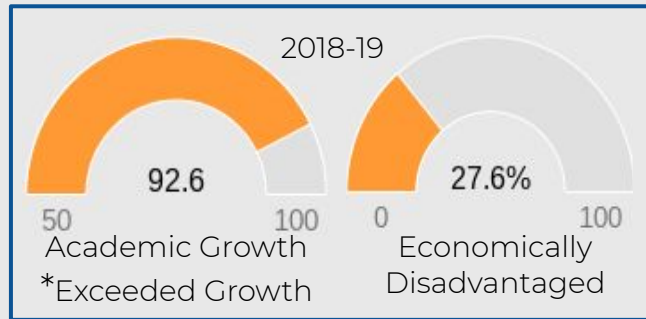

By the Numbers...

- Serves 740 students grades 2 through 5
- 1 of 2 Gaston County elementary schools to achieve a B on the NC Report Card ever year.

- Exceeded Growth 5 of the last 6 yrs.
- Top 6% in Growth in the State in 2018-19